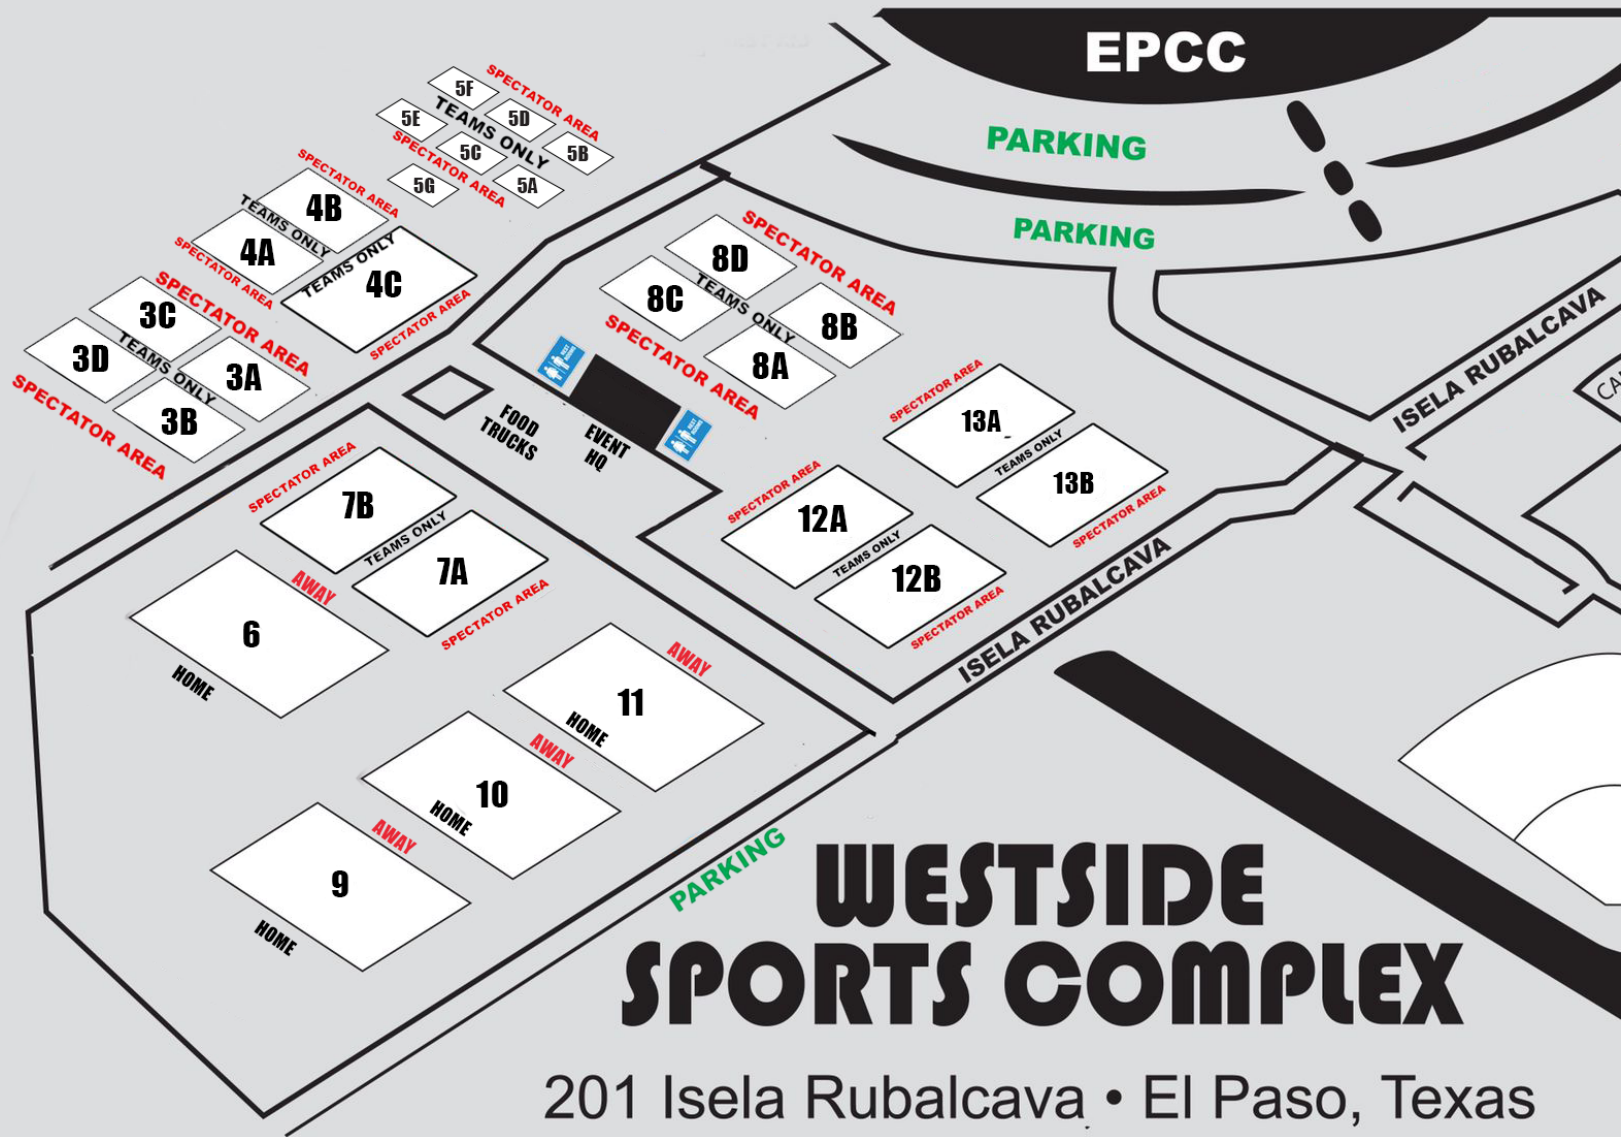

**FIRST AID**

**RESTROOM**

# WESTSIDE SPORTS COMPLEX

201 Isela Rubalcava • El Paso, Texas

Behind Canutillo High School & El Paso Community College

FANS MAY NOT SIT IN THE VISITOR OR HOME BENCH AREAS. SPECTATOR SEATING IS IN DESIGNATED AREAS. FAILURE TO COMPLY WILL RESULT IN REMOVAL FROM THE COMPLEX.